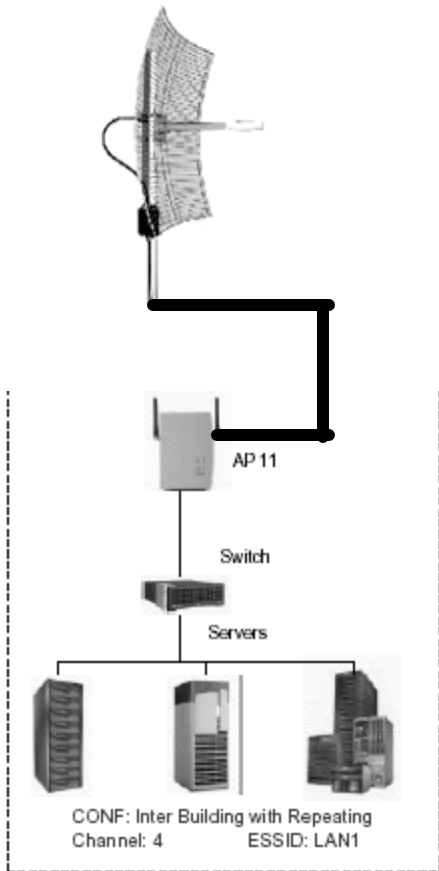

Radio Mode :
Wireless LAN Access Point (AP)

ESSID : blanco

Channel : CH04 2427MHz

RTS Threshold : 2432

Frag Threshold : 2346

TX Rate : Fully Auto

Apply Default Undo

Principal [X]

Reset AP Logout

Information Statistics Configuration Upgrade Access Control

General IEEE802.11 Administration IP Address WEP

[Management Port]

IP Address : 192.168.1 .251

Netmask : 255.255.255.0

Gateway : 192.168.0 . 1

Apply Default Undo

CONFIGURACION DE PUNTOS / PUENTES DE ACCESO

CONFIGURACIÓN DEL SITIO BASE

MBravo

Reset AP Logout

Information Statistics Configuration Upgrade Access Control

General IEEE802.11 Administration IP Address WEP

Radio Mode :
Station Adapter - Infrastructure (SAI)

ESSID : blanco

Channel :

RTS Threshold : 2432

Frag Threshold : 2346

TX Rate : Fully Auto

Apply Default Undo

MBravo