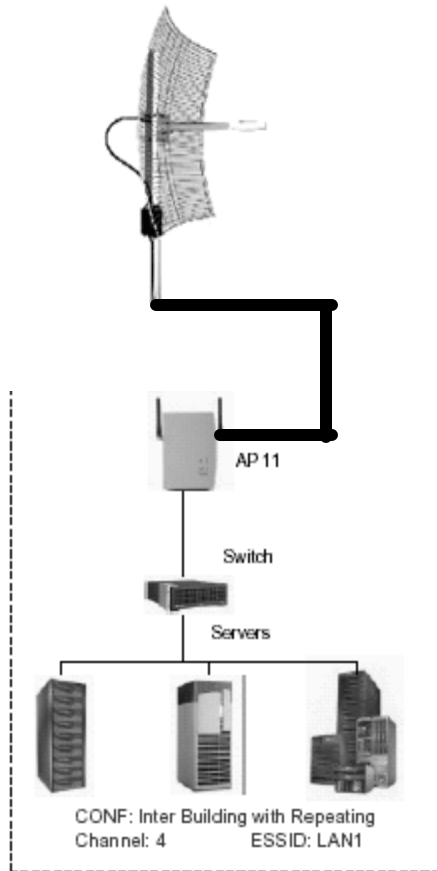

CONFIGURACION DE PUNTOS / PUENTES DE ACCESO

CONFIGURACIÓN DEL SITIO BASE

Principal [X]

Reset AP Logout

Information Statistics Configuration Upgrade Access Control

General IEEE802.11 Administration IP Address WEP

Radio Mode :
Wireless LAN Access Point (AP)

ESSID : blanco

Channel : CH04 2427MHz

RTS Threshold : 2432

Frag Threshold : 2346

TX Rate : Fully Auto

Apply Default Undo

Principal [X]

Reset AP Logout

Information Statistics Configuration Upgrade Access Control

General IEEE802.11 Administration IP Address WEP

[Management Port]

IP Address : 192.168.1 .251

Netmask : 255.255.255.0

Gateway : 192.168.0 . 1

Radio Mode :
Station Adapter - Infrastructure (SAI)

ESSID : blanco

Channel :

RTS Threshold : 2432

Frag Threshold : 2346

TX Rate : Fully Auto

Apply Default Undo

MBravo